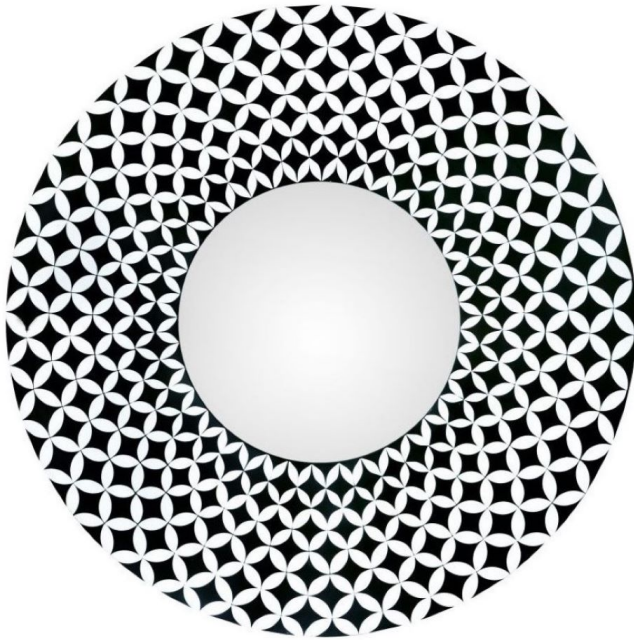

Circular flower design Large resin inlay Mirror, size 32"

WM-129

Dimension

WIDTH -81CM, HEIGHT -81CM, THICKNESS - 2CM

Finishing: Black & White inlay work

Description

This beautifully hand crafted resin inlay mirror is very nice piece of workmanship. This unique Inlay work design will make a style statement to any wall and will be a beautiful addition to your interiors. Size 32"