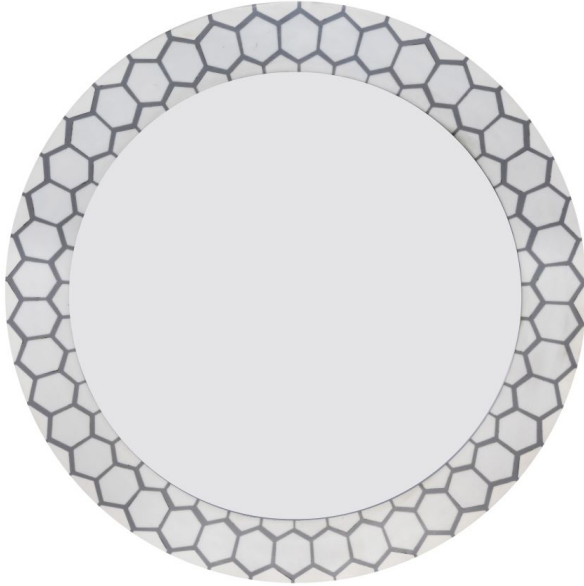

BONE INLAY WORK GREY WHITE HEXA DESIGN MIRROR, SIZE 24

WM-131

Dimension

WIDTH -60CM, HEIGHT -60CM, THICKNESS - 2CM

Finishing: Grey & White

Description

This beautiful handmade mirror is made by bone inlay work. This hexa pattern Inlay Mirror will make style statement to any wall. A beautiful addition to your interiors. Size 24" Dia