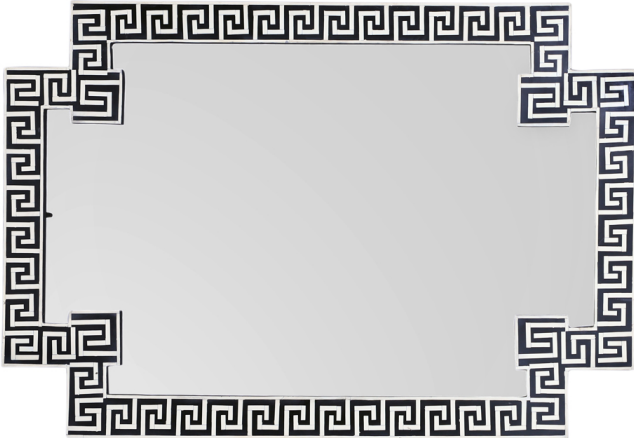

## Extra Large Greek Key Pattern Bone Inlay work Rectangular Mirror 36"x48"

WM-112 XL

Dimension

WIDTH -120CM, HEIGHT -90CM, THICKNESS - 2CM

Finishing: Black & White

---

### Description

This beautiful resin inlay mirror is hand made by skilled craftsmen. This extra large mirror will make style statement to any space. A beautiful addition to your interiors. Size 36"x48"