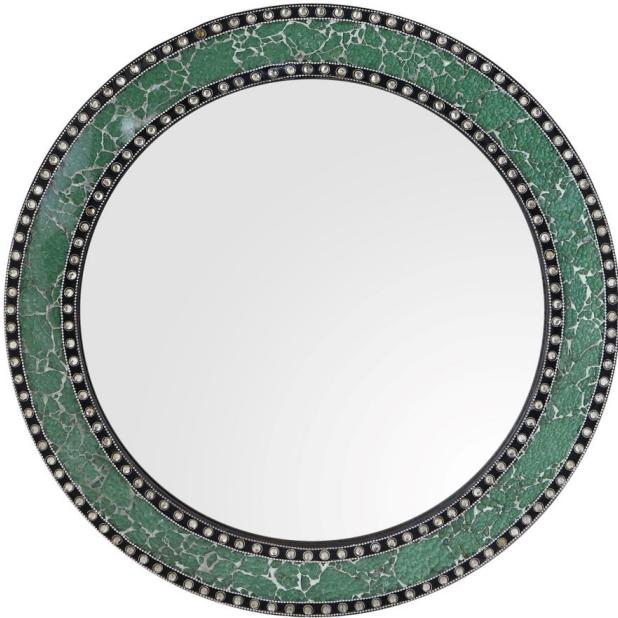

## Big Crackled Mosaic Mirror in Green colour, Size 24"

WM-050B

Dimension

WIDTH -60CM, HEIGHT -60CM, THICKNESS - 2CM

Finishing: NATURAL MOSAIC FINISH

---

Description

This 24" Round shaped Handmade Crackled Mosaic mirror is made by the skilled craftsman. The dark green shades of colours will give a stunning look and this can be a good addition to any room or space.