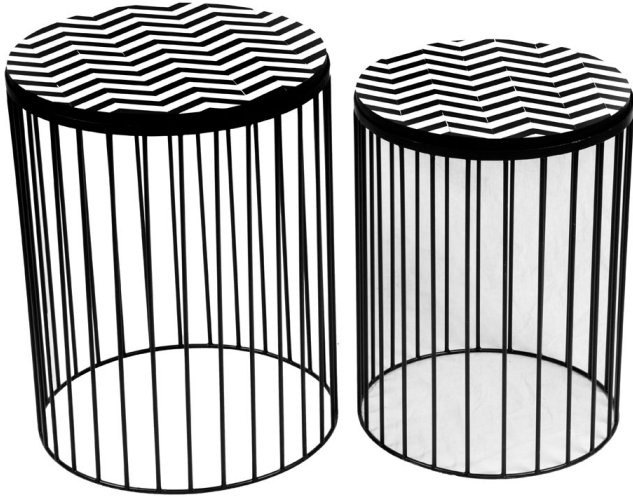

Geometric Bone Inlay work Nest of tables, set of 2

FR-116A&B

Dimension

Big Table: D18" x H21" and Small Table Dia 16" x H18"

Finishing: Black tone

Description

Set of 2 circular Tables in black colour with bone inlay top. These side tables are a stylish and timeless addition to your living room. Solid metal frame in black colour with bone inlay top. Dimensions: Big Table: D18" x H21" and Small Table Dia 16" x H18"