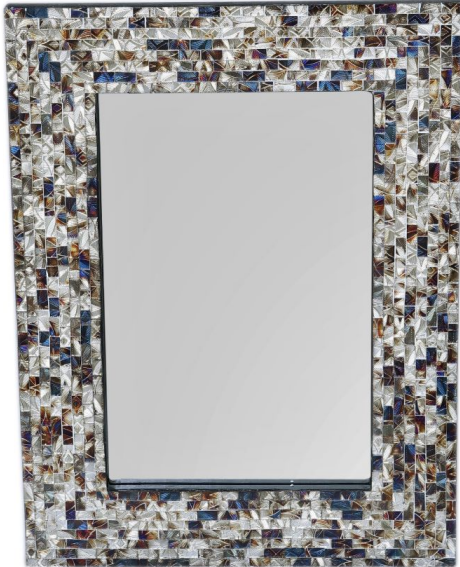

Rectangular Mosaic Grey Blue colour combination 18" x24"

WM-027B

Dimension

Length - 18", Height - 24" and Thickness - 1"

Finishing: Natural Mosaic Finish

Description

Rectangular Mosaic Mirror in Grey Blue Shade Colour Combination, Size. An ultimate decor for any wall.