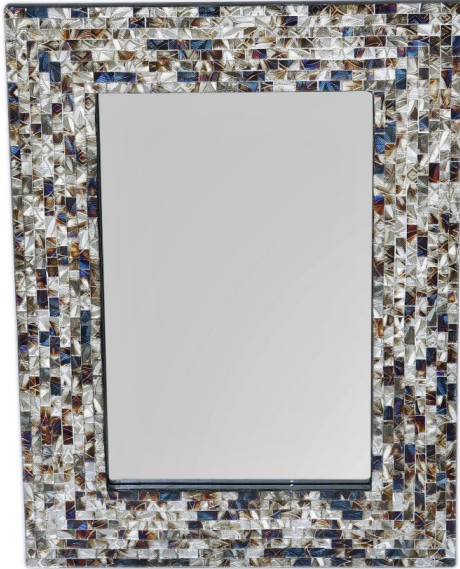

Rectangular Mosaic Grey Blue colour combination 18" x24"

WM-027B

Dimension

Length - 18", Height - 24" and Thickness - 1"

Finishing: Natural Mosaic Finish

Description

Rectangular Mosaic Mirror in Grey Blue Shade Colour Combination, Size. An ultimate decor for any wall.